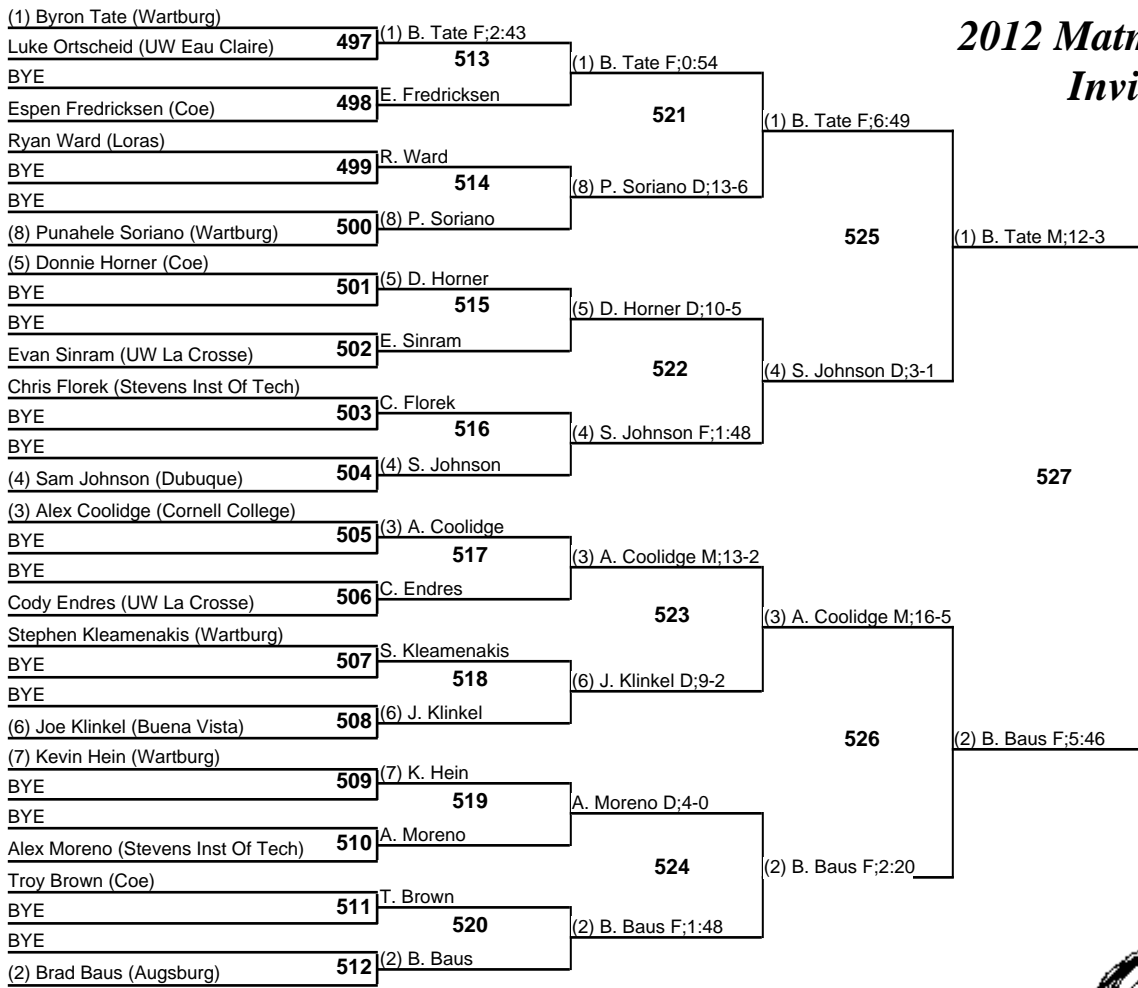

# 2012 Matman Wrestling Invitational

197  
14 January 2012

**Champion**

**Third Place**

**Fifth Place**