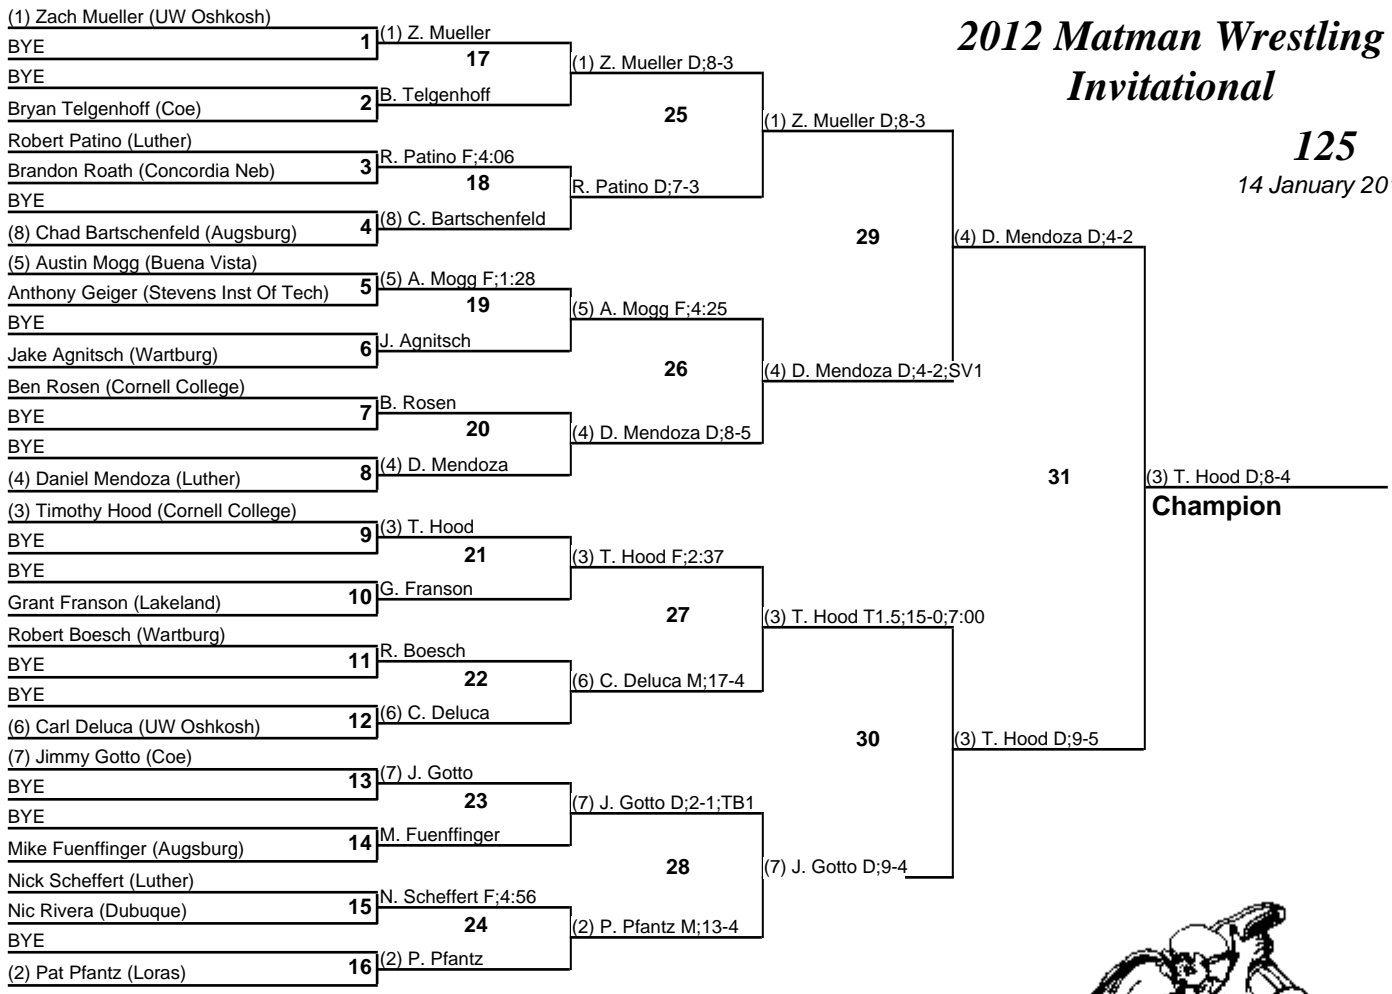

# 2012 Matman Wrestling Invitational

125  
14 January 2012

# 2012 Matman Wrestling Invitational

133

14 January 2012