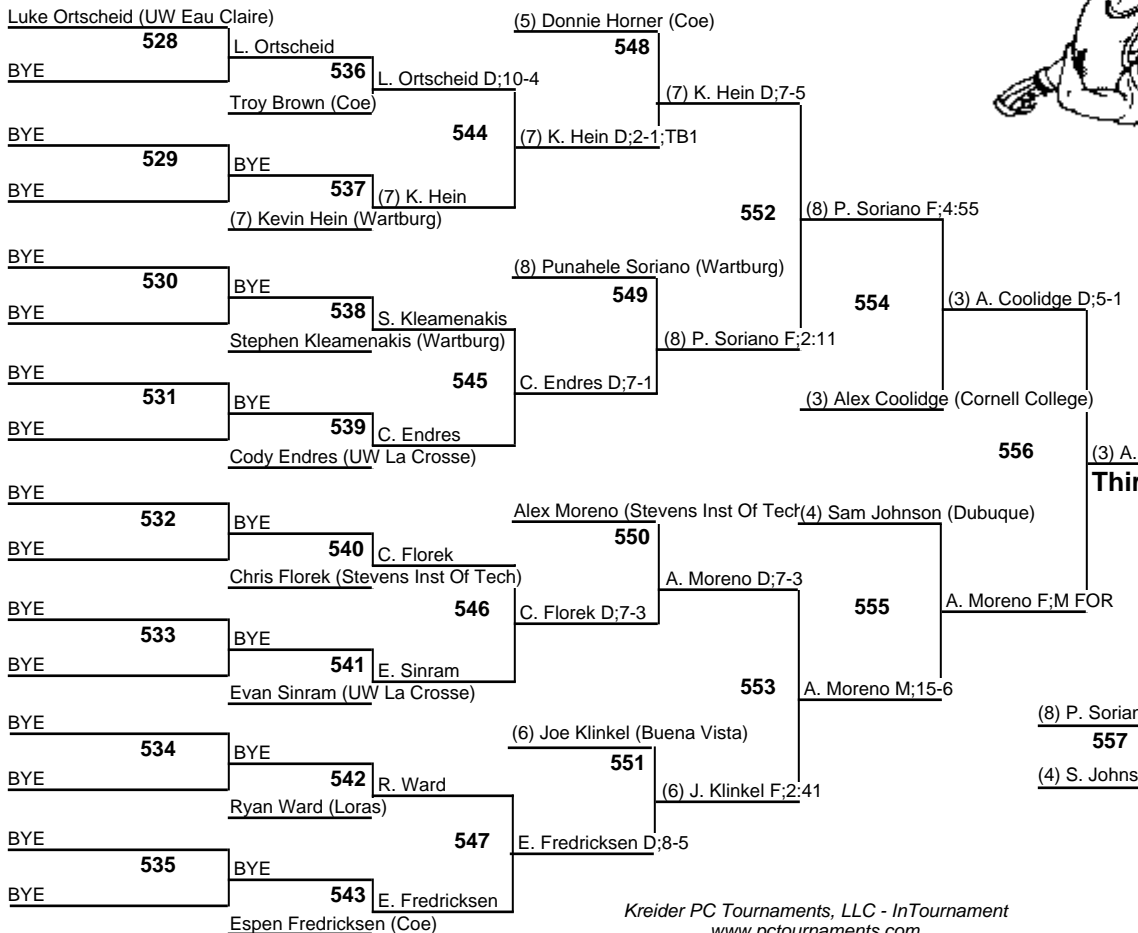

# 2012 Matman Wrestling Invitational

197  
14 January 2012

**Champion**

**Third Place**

**Fifth Place**