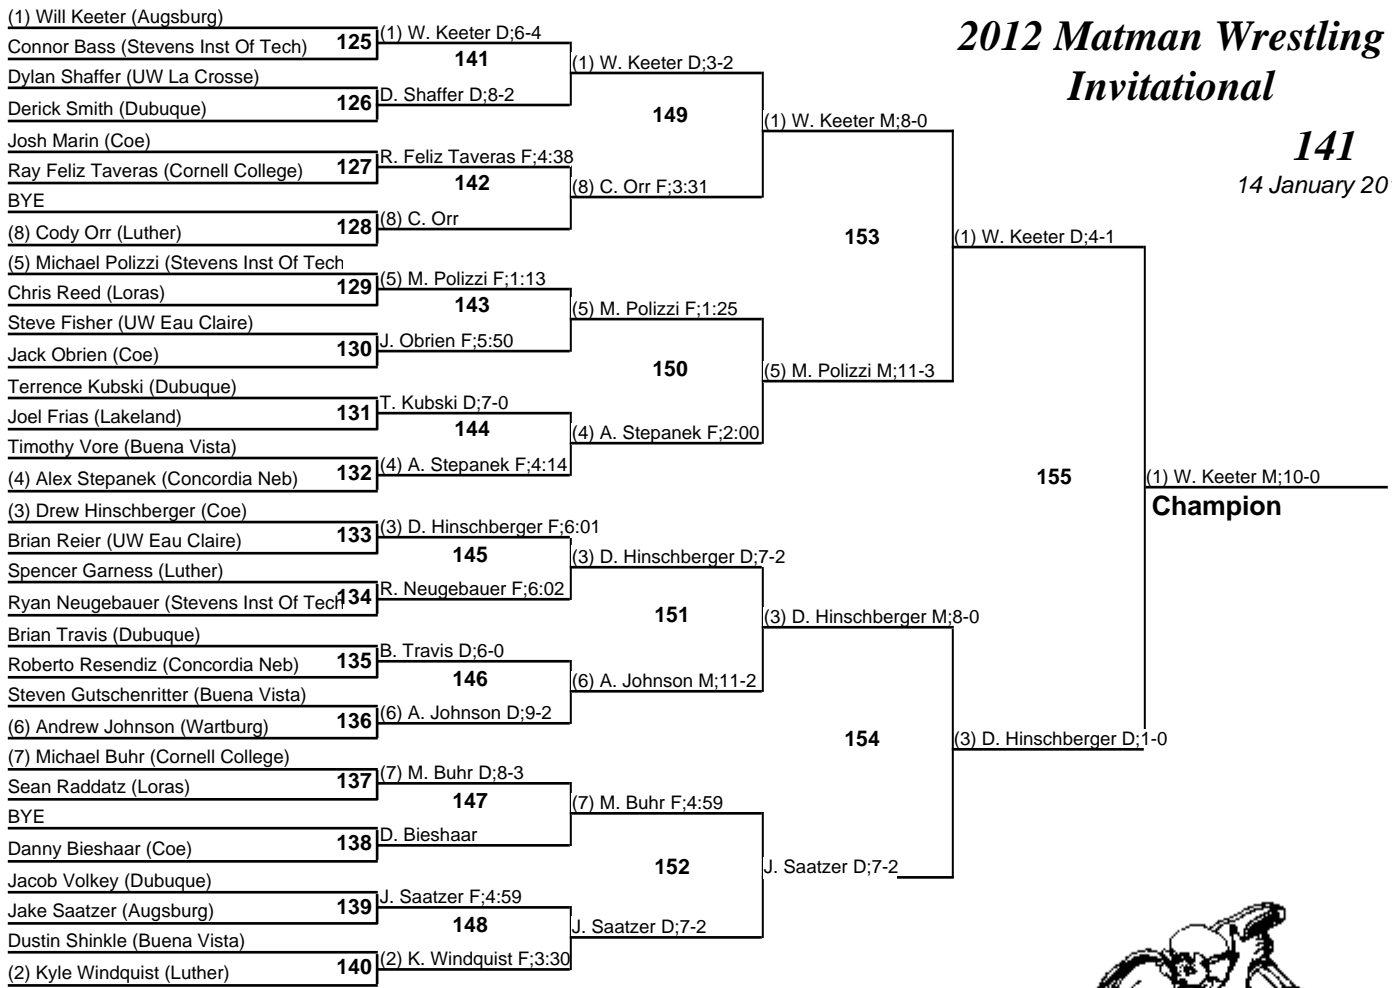

2012 Matman Wrestling Invitational

141
14 January 2012