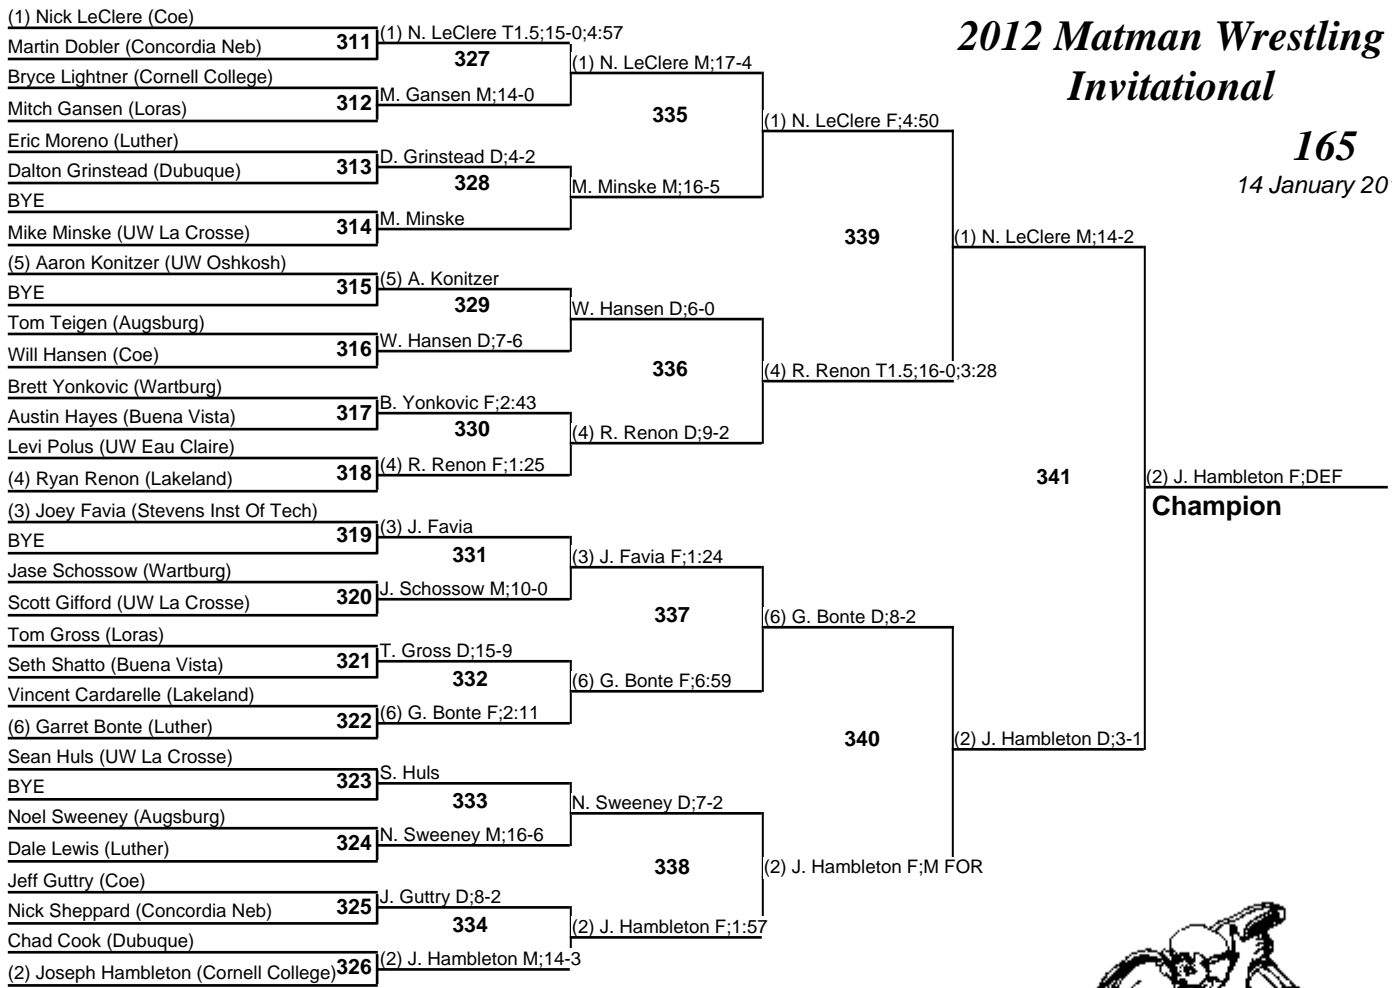

2012 Matman Wrestling Invitational

165

14 January 2012