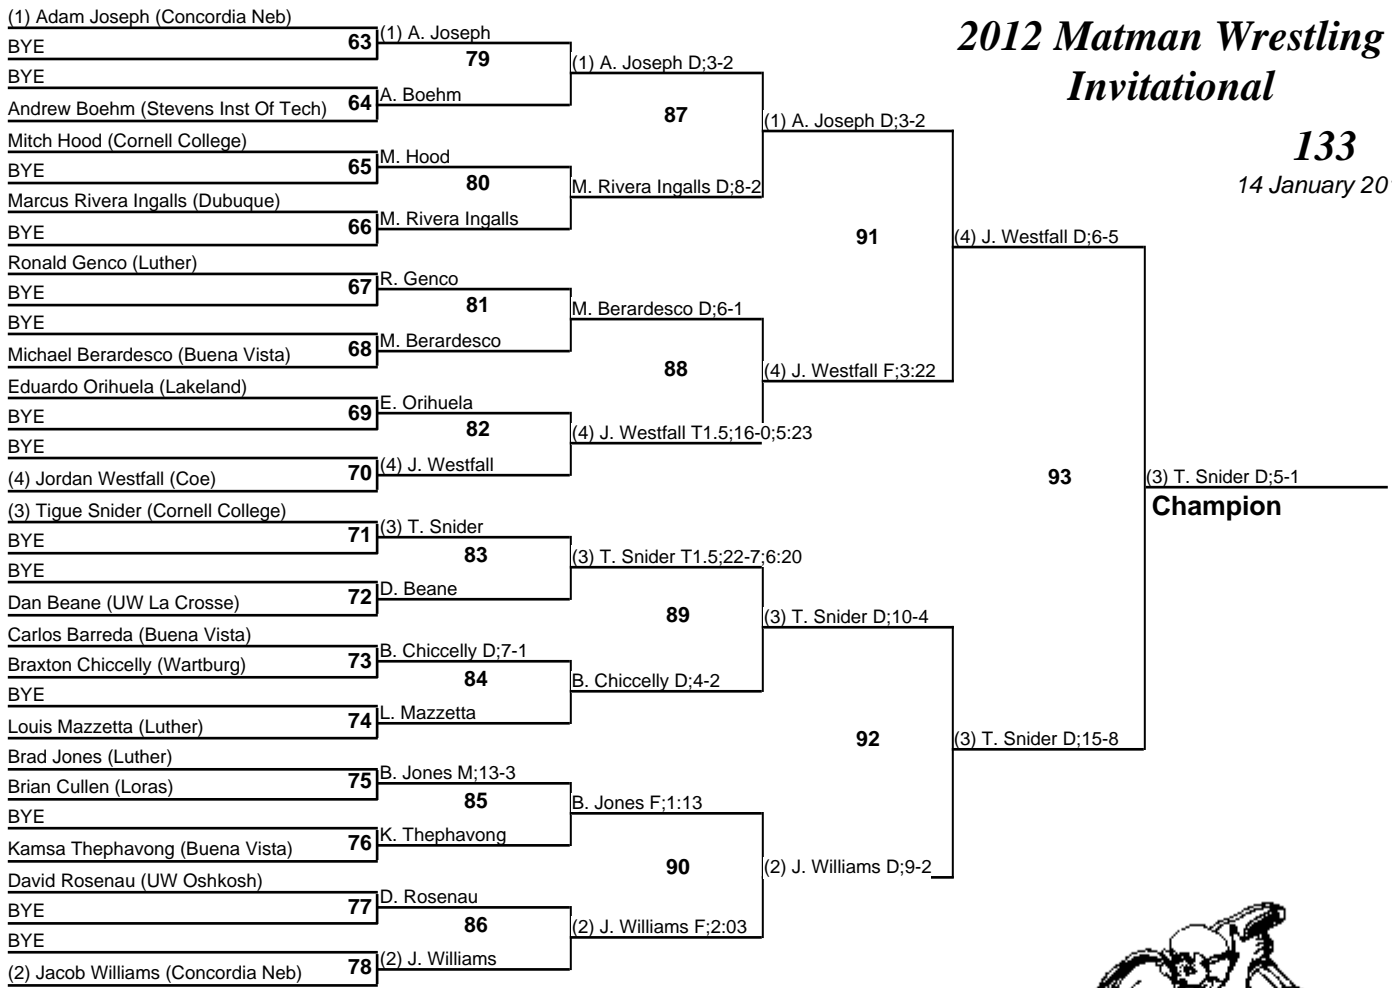

2012 Matman Wrestling Invitational

133

14 January 2012