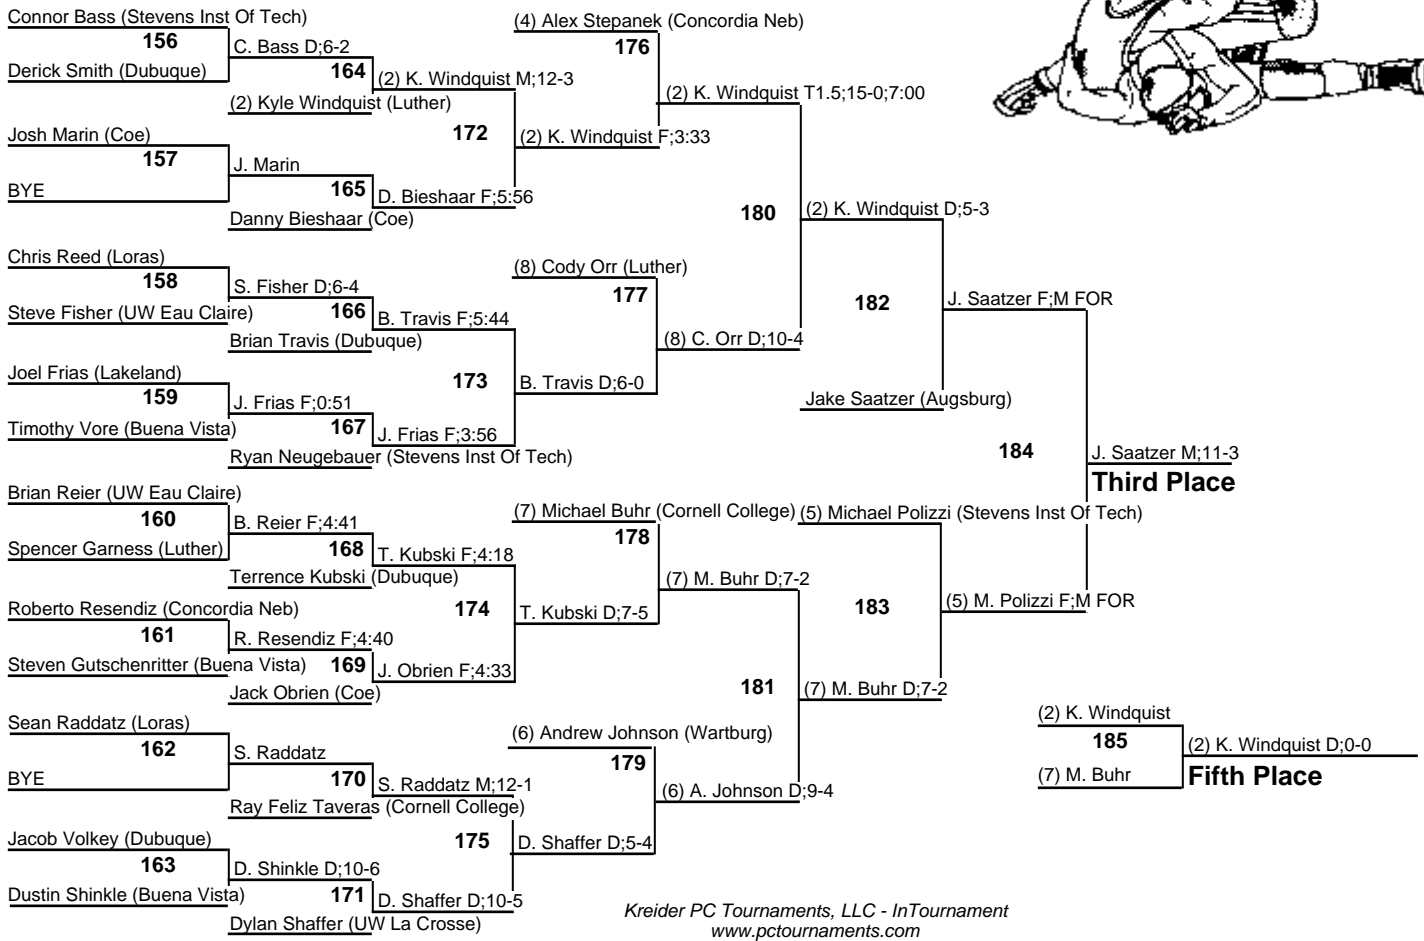

2012 Matman Wrestling Invitational

141
14 January 2012