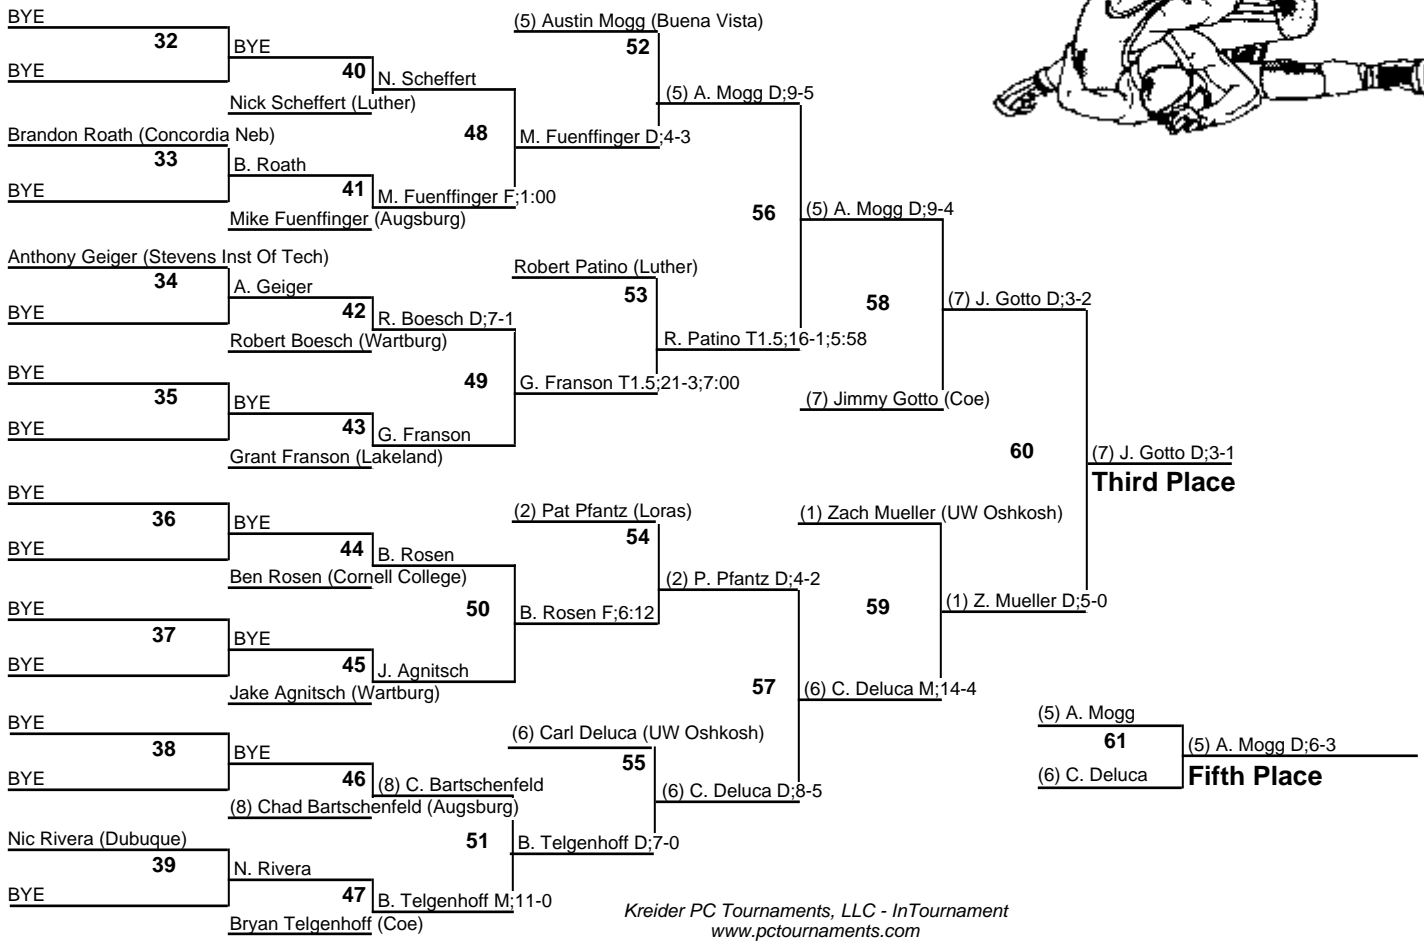

# 2012 Matman Wrestling Invitational

125  
14 January 2012