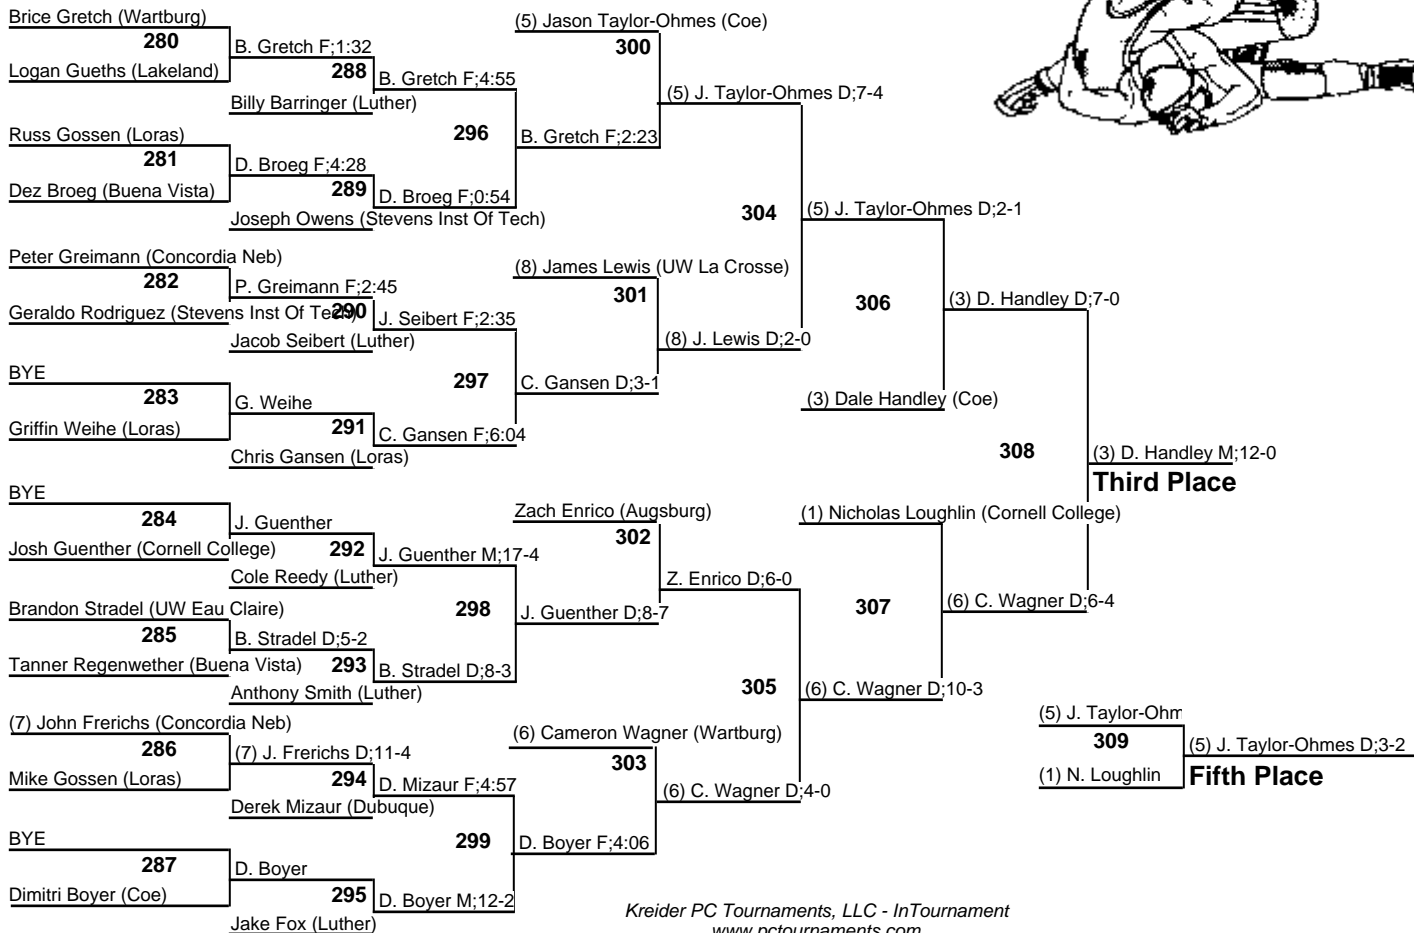

2012 Matman Wrestling Invitational

157
14 January 2012