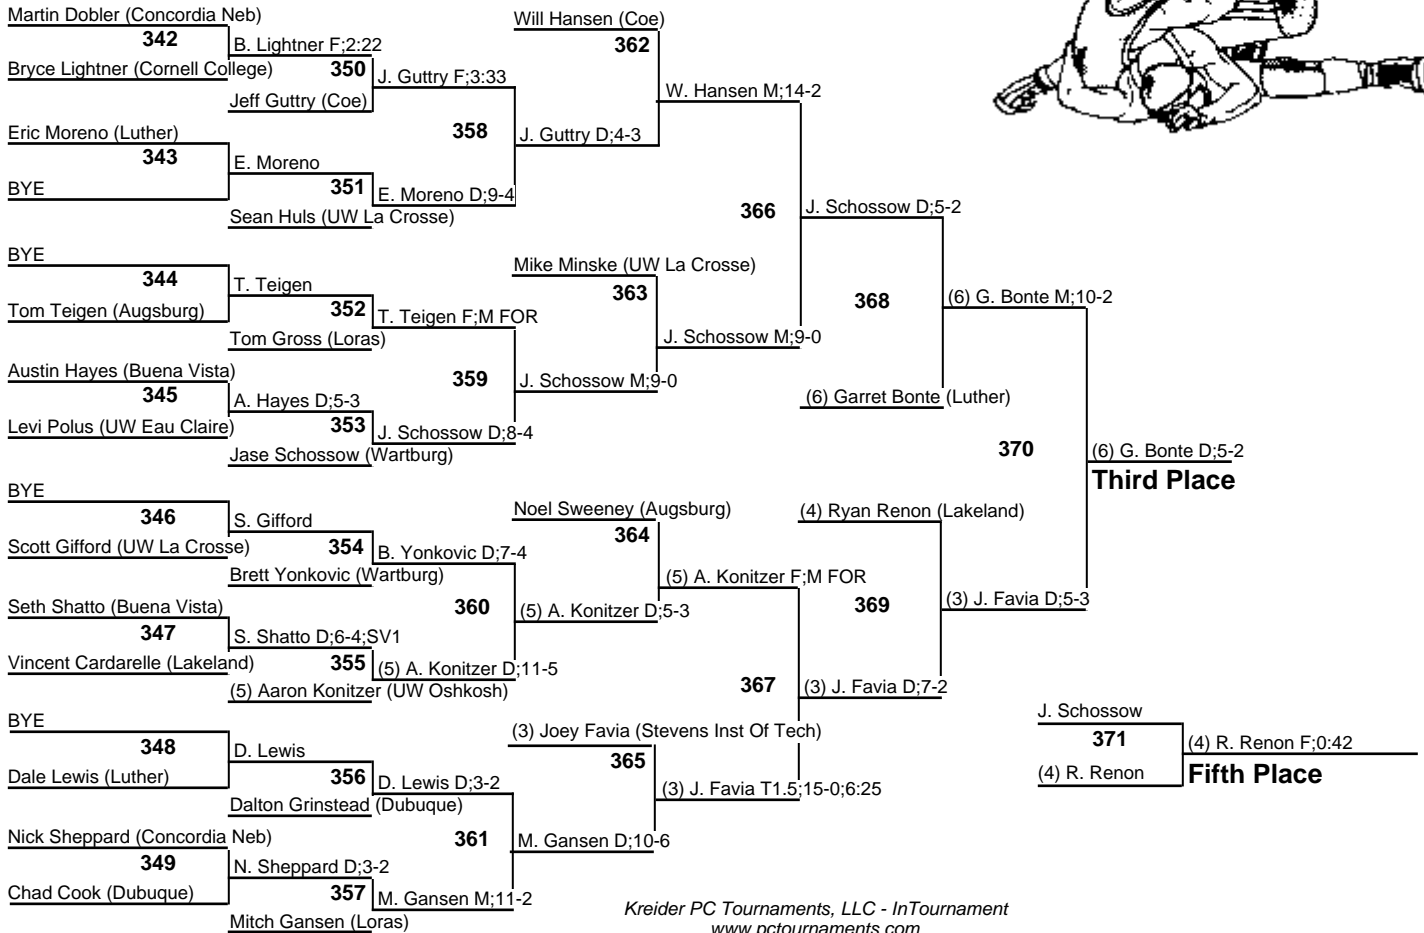

2012 Matman Wrestling Invitational

165

14 January 2012