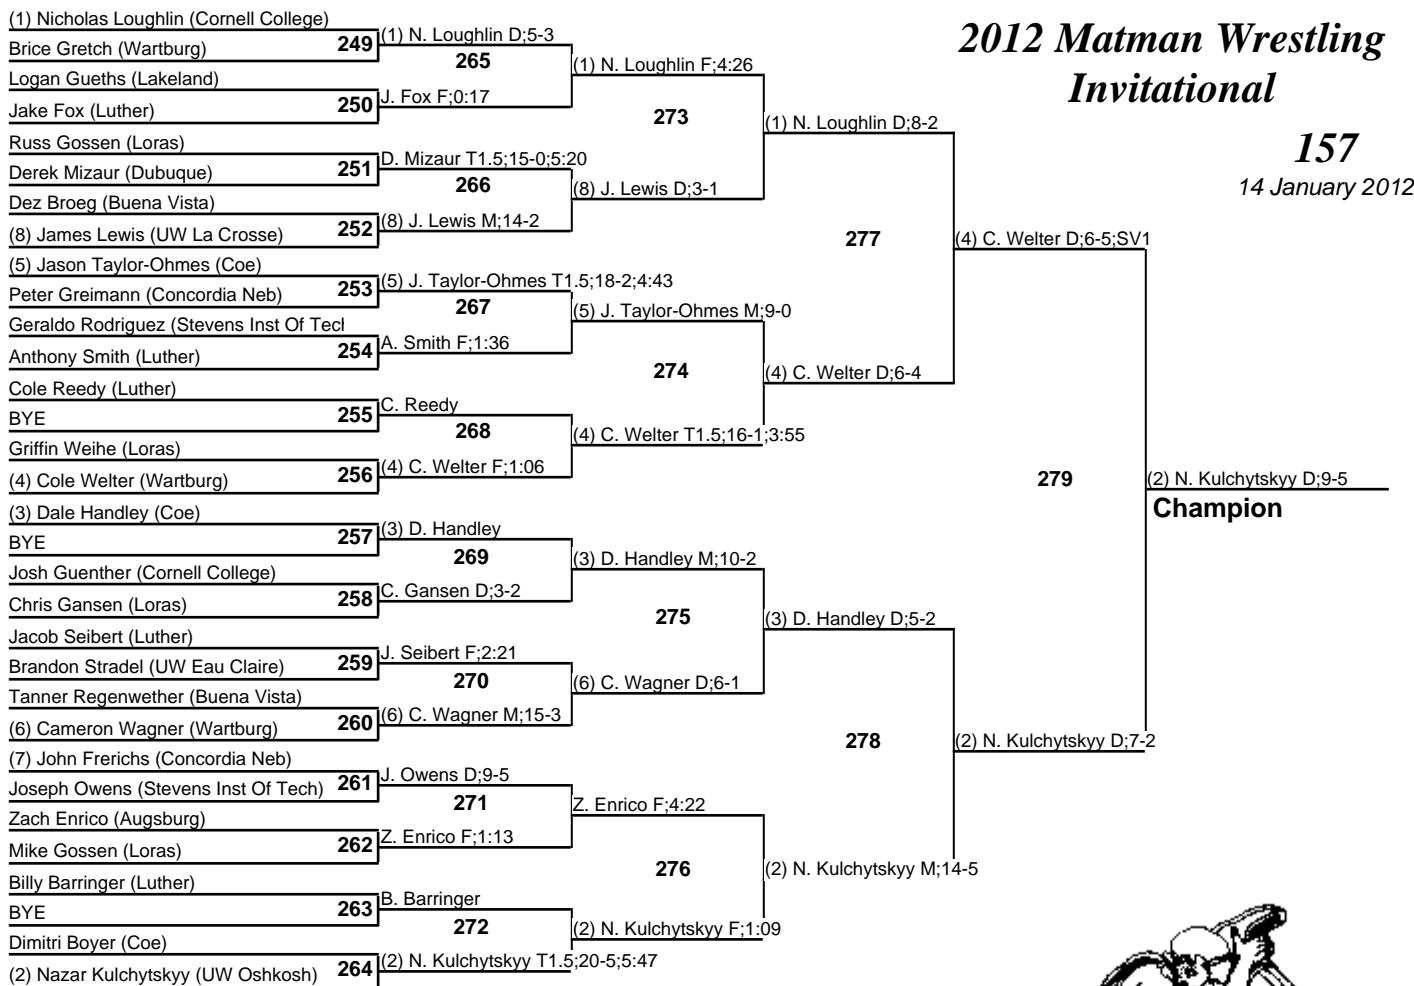

2012 Matman Wrestling Invitational

157
14 January 2012