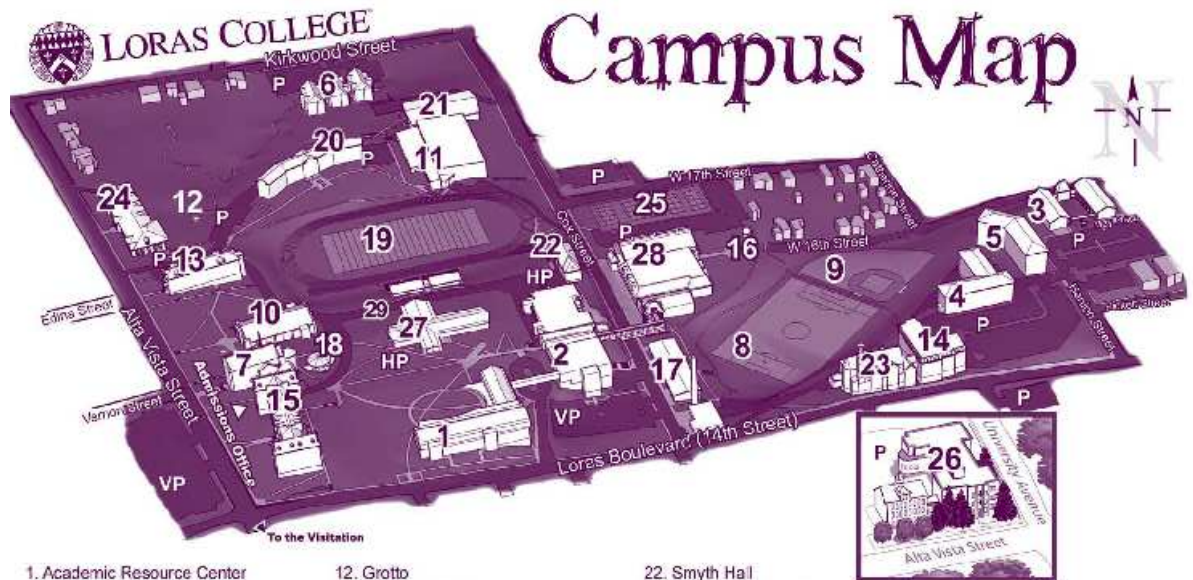

LORAS COLLEGE™

Athletic Visitor Guide

- | | | |
|-------------------------------|------------------------------------|----------------------------------|
| 1. Academic Resource Center | 12. Grotto | 22. Smyth Hall |
| 2. Alumni Campus Center | 13. Hennessy Hall | 23. St. Joseph Chapel |
| 3. Lynch-McCarthy Apartments | 14. Hoffmann Hall | 24. St. Joseph Hall of Science |
| 4. Beckmar Hall | 15. Keane Hall (Admissions Office) | 25. Tennis Courts |
| 5. Binz Hall | 16. Observatory | 26. Visitation Complex |
| 6. Byrne Oaks Complex | 17. Physical Plant | 27. Wahlerl Hall |
| 7. Christ the King Chapel | 18. Heitkamp Planetarium | 28. Athletic and Wellness Center |
| 8. Faber-Clark Soccer Field | 19. Rock Bowl Stadium | 29. Alumni Plaza |
| 9. Faber-Clark Softball Field | 20. Rohlman Hall | |
| 10. Fieldhouse | 21. San Jose Swimming Pool | |

Directions to Loras College

Traveling Hwy 20 East into Dubuque:

Take the Grandview Ave. exit. Travel through the 1st stoplight. Turn left at the 2nd stoplight onto Grandview Ave. Turn right onto Loras Blvd. Travel 4 blocks, and Loras College will be on your left.

Traveling Hwy 20 West into Dubuque:

Cross the Mississippi River. Continue on Hwy 20 West. Use the Grandview Ave. exit. Turn right onto Grandview Ave. Turn right onto Loras Blvd. Loras College will be on your left.

Traveling Hwy 52 South into Dubuque:

Hwy 52 turns into Central Ave. Turn right at 32nd St. Turn left onto Grandview Ave. Follow Grandview Ave. for about 3 miles. Turn left onto Loras Blvd. Loras College will be on your left.